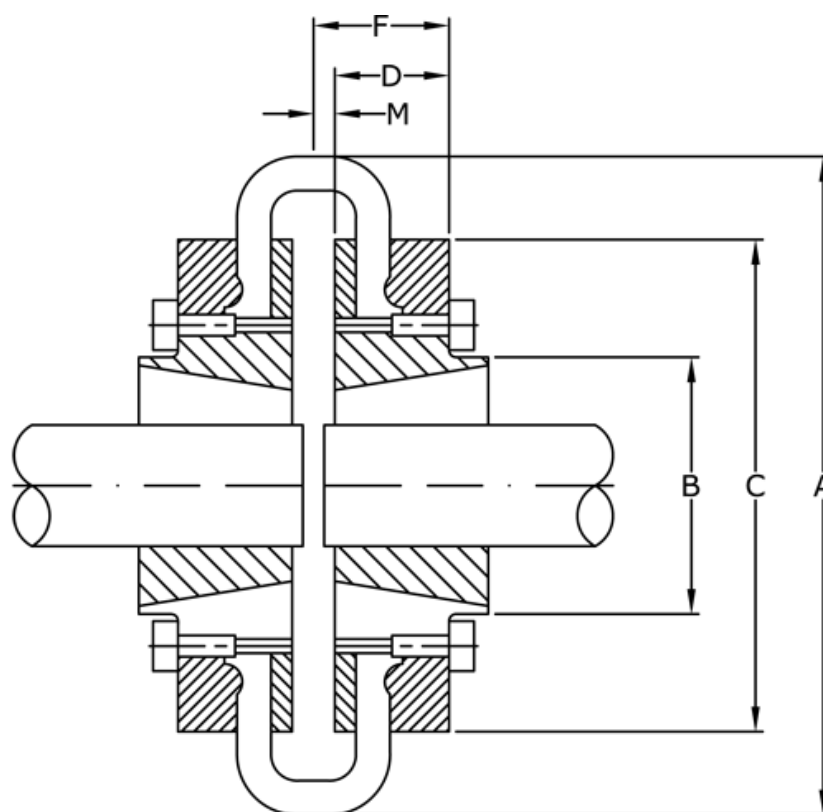

Article number: 3305140H

Description: Taper flange for tire coupling size 140
for taperbush 3525 ext. mounting

Measures

A	= 359
B	= 178
C	= 313
D	= 66.0
F	= 82.0
For taper bush	= 3525
M	= 16.0
Max. bore mm	= 100

Weight (kg) = 23.4